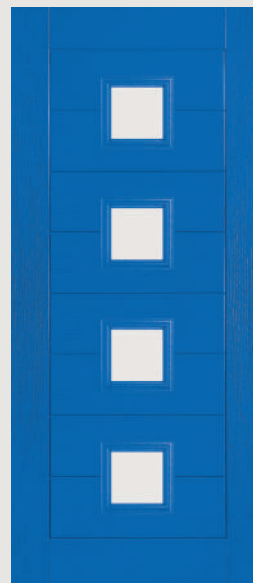

With its contemporary linear etched detailing, the Monza II is a stunning door available with contemporary glazing detail or as a solid door.