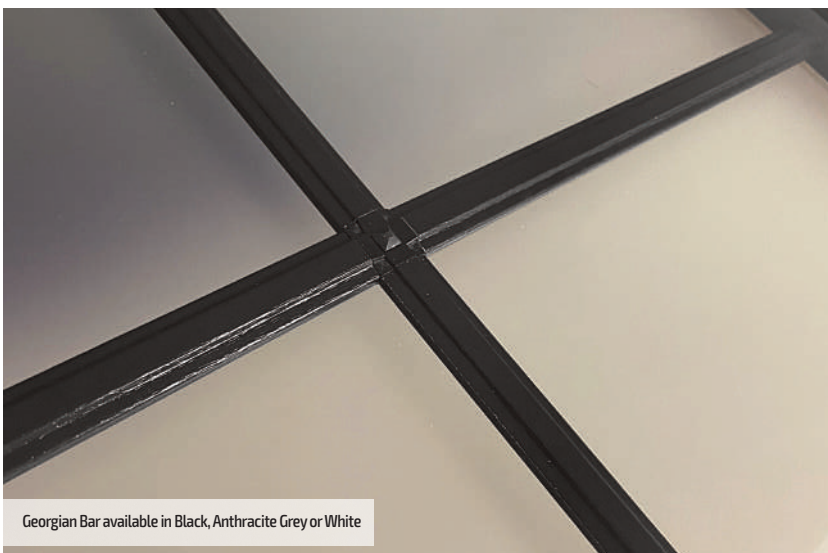

# Merion

Grained Traditional Doors

The Merion is available with a complementary glass range designed specifically for this door style

Door Colour: Black | Decorative Glass: Georgian Bar

Georgian Bar available in Black, Anthracite Grey or White