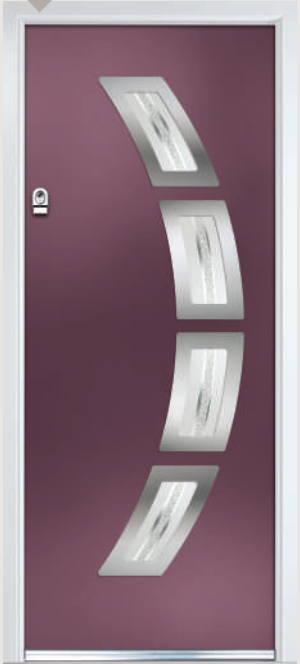

Right Option
Door Colour: Mulberry
Decorative Glass: Halo