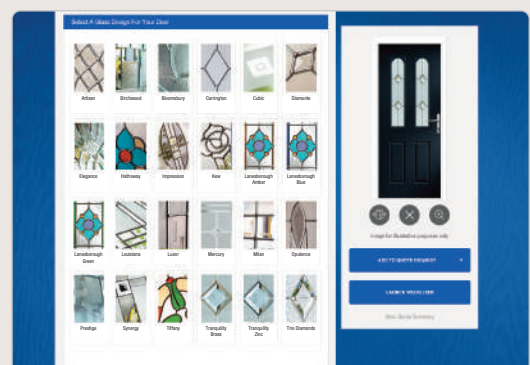

Choose your Glazing