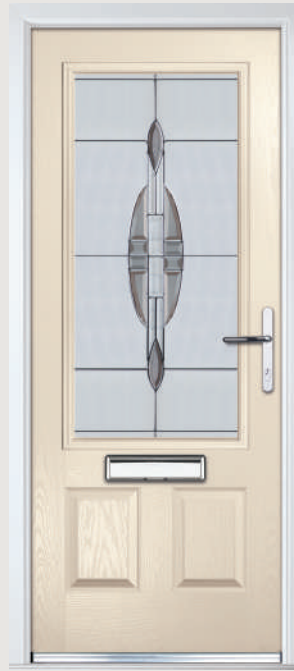

Door Colour: **Cream White**
Decorative Glass: **Opulence**