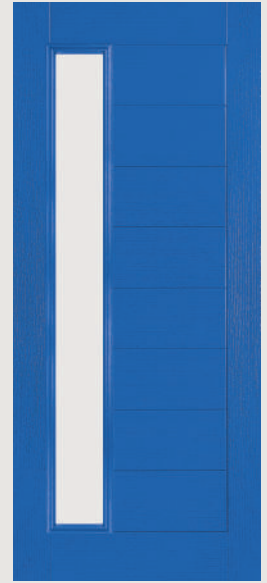

Monza II Augusta Long

Grained Contemporary Doors

With its contemporary linear etched detailing, the Monza II is a stunning door available with contemporary glazing detail or as a solid door.