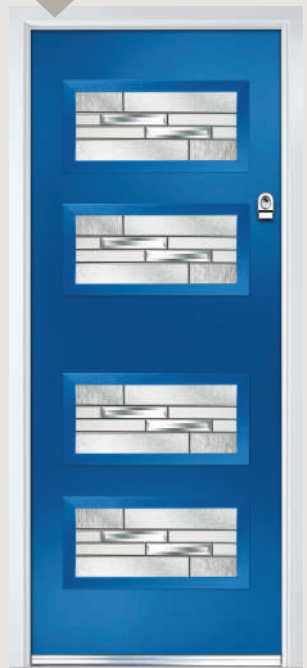

Copenhagen Option
Door Colour: French Blue
Decorative Glass: Spire