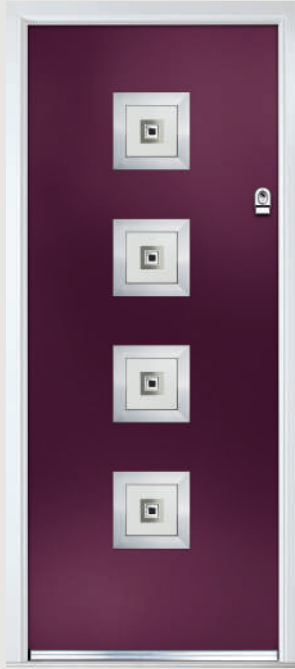

Urban Aluminium Glazing Cassette

Urban Colour-Matched Glazing Cassette

TriSYS® Glazing Cassette (Optional)

Door Colour: Clay  
Decorative Glass: Cubic

Door Colour: Very Berry  
Decorative Glass: Vector (Black Only)