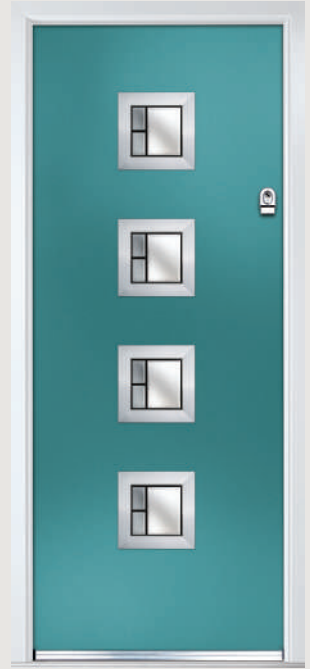

Door Colour: Stormy Seas
Decorative Glass: Graphite