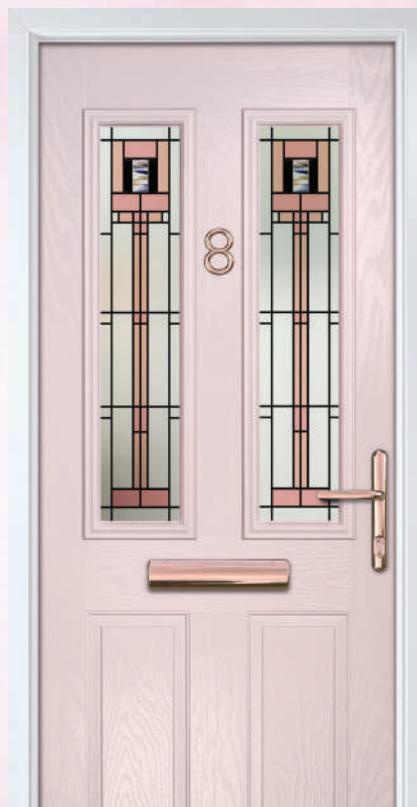

# Pretty in Pink!

Introducing a brand-new and exclusive Pink Door Range in support of We Mind & Kelly Matters, which aims to raise awareness of mental health and try to prevent suicide.

Door Colour: Dusky Pink  
Decorative Glass: Bold Pink

Door Colour: Pale Pink  
Decorative Glass: Spirit Pink

In usual DOORCO fashion, we didn't stop at one pink door! We've created an exclusive collection with 3 new shades of pink and brand new exclusive glass options, some designed by Jeyda, and all produced for us by Regalead. The designs are completed with the stunning Rose Gold Sweet hardware from Brisant.