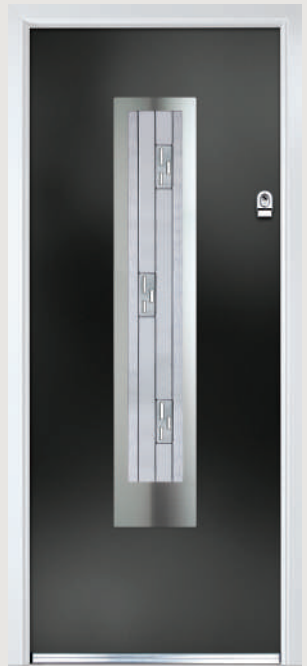

Door Colour: Black
Decorative Glass: Luxor