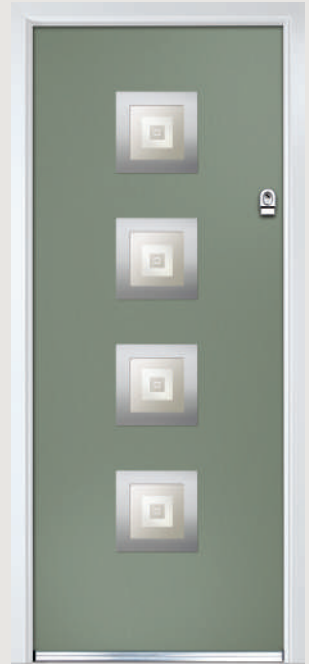

Door Colour: Sage
Decorative Glass: Cubic