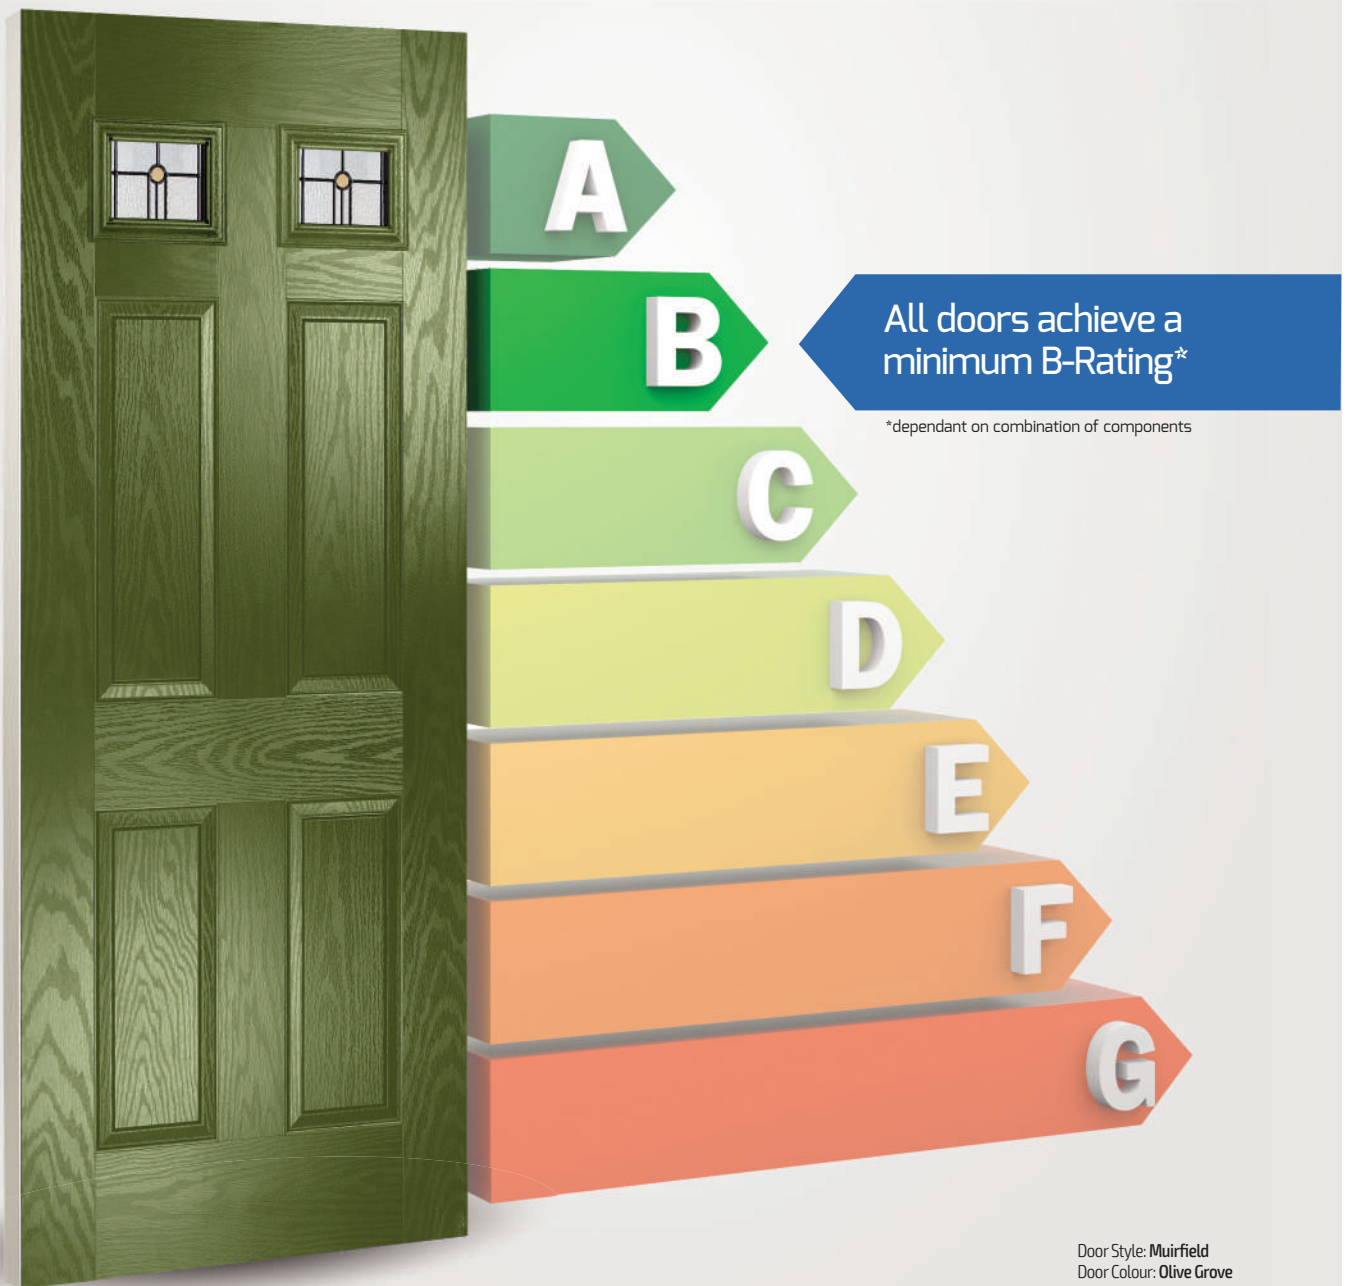

Thermal Performance

Composite doors are much more thermally efficient than either timber or PVC, and our doors are manufactured to the highest quality standards, making them more thermally efficient by design.

The warm foam core allows the door to have a significantly better 'U' value than any other option on the market and our entire range meets with the requirements of the current Building Regulations.

There are various upgrades to the glass options which increase the thermal performance of the door to find the U-Value of your individual door set please visit the Buildcheck calculator which contains the current DOORCO door range.