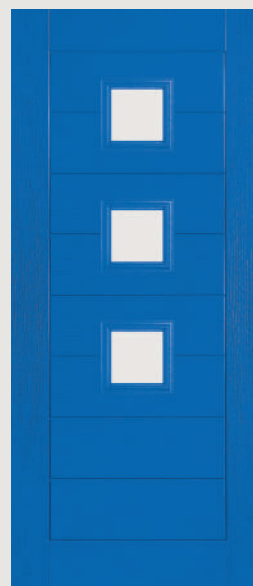

With its contemporary linear etched detailing, the Monza II is a stunning door available with contemporary glazing detail or as a solid door.