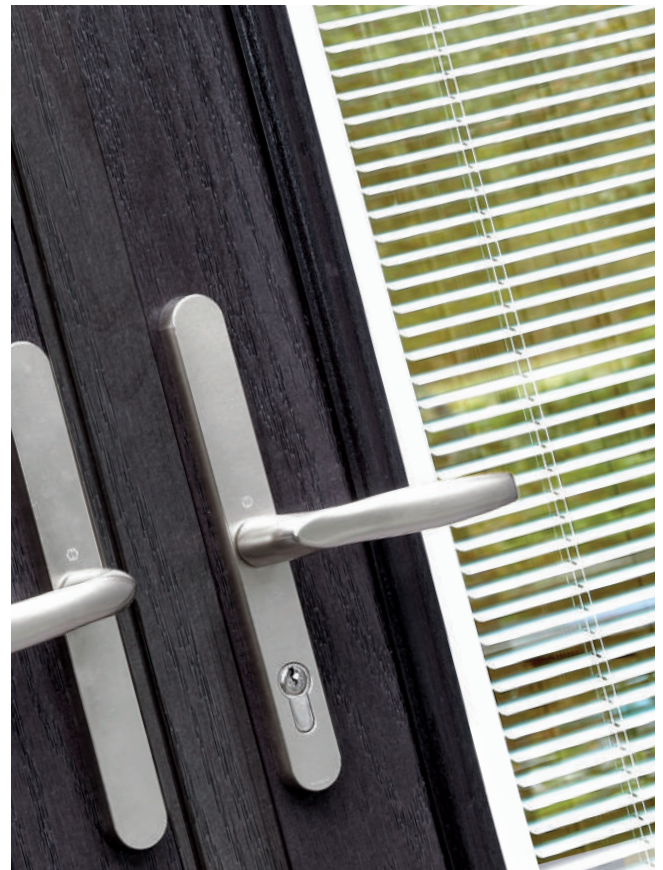

### Venetian Blind

Control light and privacy with instant fingertip control when you select an integrated door blind. This Venetian blind is cleverly encapsulated within the insulated glass cavity of this door to provide a zero maintenance blind.

**Raise Tab:** Choose whether to have the blinds raised or lowered.

**Tilt Tab:** Choose whether to have the blinds open or closed.

Door Colour: Cream White  
Decorative Glass: Clear

Door Colour: Slate  
Decorative Glass: Venetian Blind