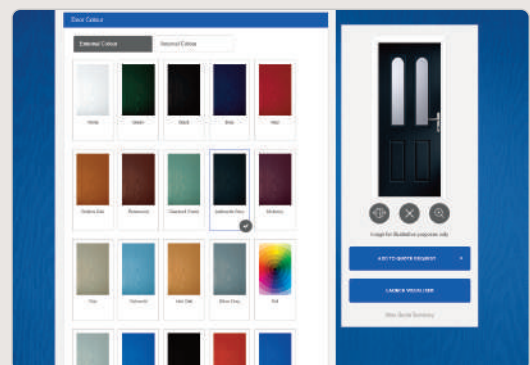

Choose your Door Colour