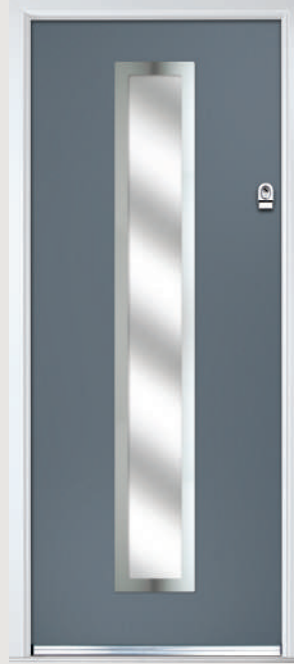

Door Colour: Military Grey
Decorative Glass: Clear