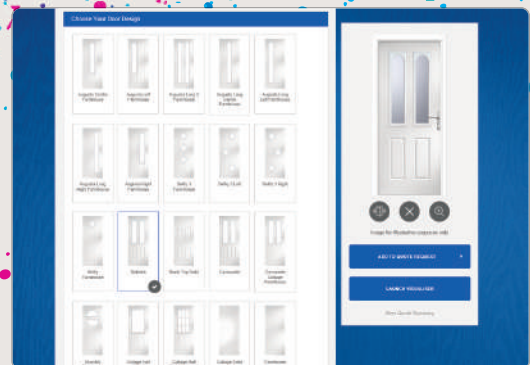

Choose your Door Style