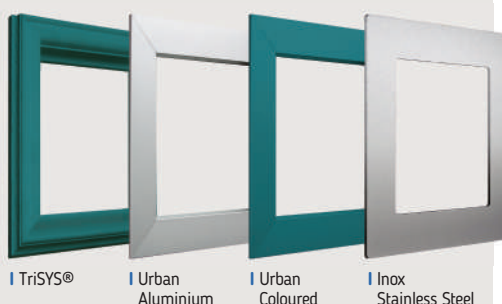

## Choice of Glazing Cassettes

As door designs become more diverse, customers need a range of glazing cassette to suit any door in their home. DOORCO supplies the leading TriSYS® 3-Part glazing system from ODL Europe as standard. As an alternative, the high-end Inox cassettes are also popular and provide a stainless steel finish.