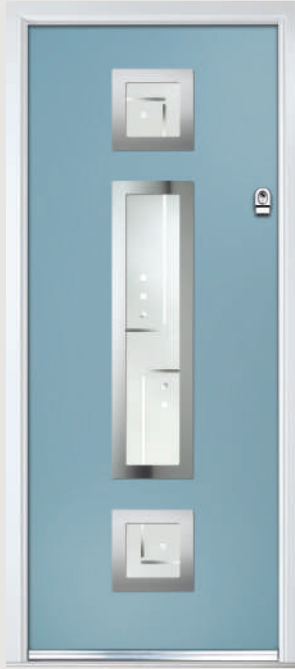

Door Colour: **Nimbus**
Decorative Glass: **Rhapsody**