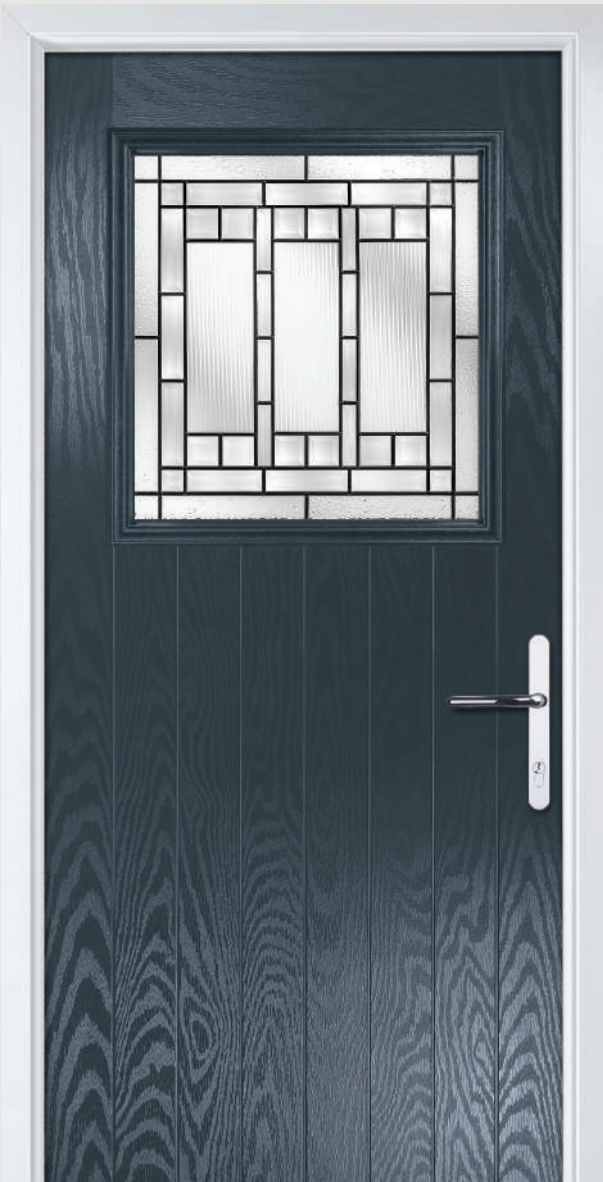

Door Colour: Anthracite Grey
Decorative Glass: Louisiana