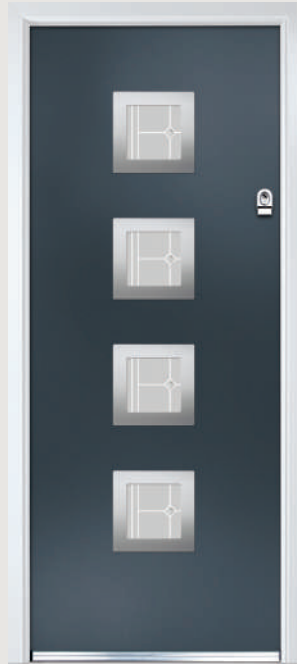

Door Colour: Anthracite Grey
Decorative Glass: Mercury